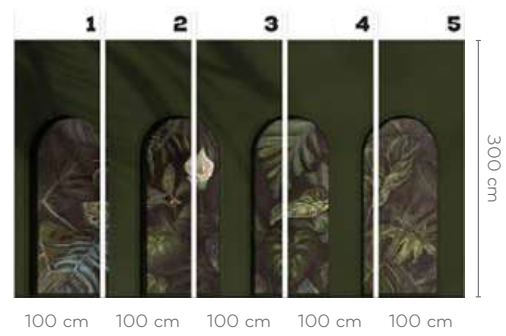

LIBRA OLIVE CALLA

wersje wzoru: koło | rolki | na wymiar
pattern options: circle | rolls | customized