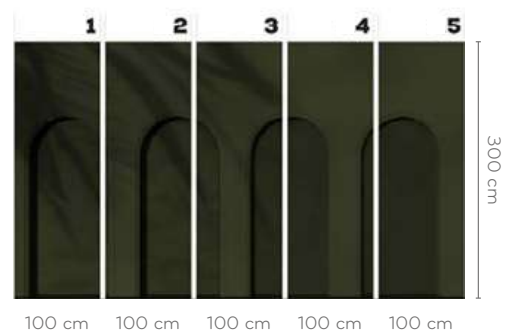

LIBRA OLIVE